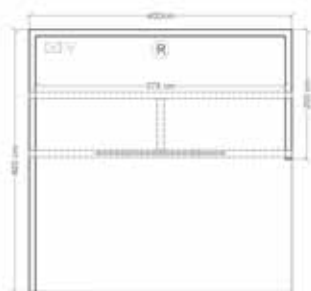

Only available for stands of 48 sq.m. or over
Furniture not included

DECORATION OPTIONS

4. WALL DECORATION

**44 €/sq.m.
+ VAT**

ALZADO

PLANTA

Features:

- Woodwork walls white painted, total height 305 cm. It can be nailed to the walls.
- Lighting is integrated in the aluminum profiles. Height 385 cm. 210 W for each 16 sq.m.
- Lighting consumption.
- Anthracite-grey carpet.
- 500w socket in electrical board.
- Silkscreen customer logo on warehouse wall (1logo of 100 cm. maximum).

FURNITURE PACKS PROPOSALS

Furniture options available for all stands

BASIC FURNITURE PACK

Without storage room: - 80 €/Un + VAT

With storage room: - 130 €/Un + VAT

- 1 round table mod. Marte 1 titan melamine top.
- 4 chairs mod. Confy.
- 1 Desk 100x50x100 cm.
- 1 Storage room 100 x 100 cm.