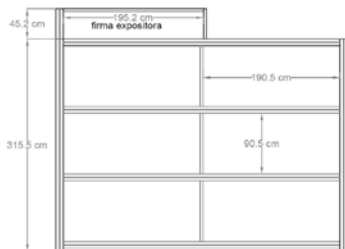

DECORATION OPTIONS

2. PROFESSIONAL DECORATION

**30 €/sq.m.
+ VAT**

ALZADO

Features:

- Anthracite-grey carpet.
- White melamine partition wall, open on aisles.
- Aluminium profiles.
- Sign on façade with standard lettering.
- Lighting with metallic halogen lamps (140W per 16 sq.m.) suspended from ceiling structure.
- 500 w socket in electrical board.
- Lighting consumption.

Furniture not included