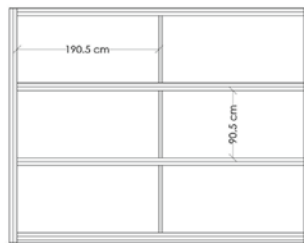

ALZADO TRASERA