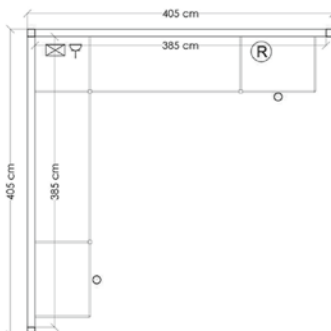

Features:

- Wall sign with the exhibitor company's name.
- Grey Anthracite carpet.
- White melamine partition wall, open on aisles.
- Aluminium profiles.
- Lighting: structure on the top edge of the partition wall. Metallic halogen lamps (140W per 16 sq.m.).
- 500w socket in electrical board.
- Lighting consumption.

Furniture not included