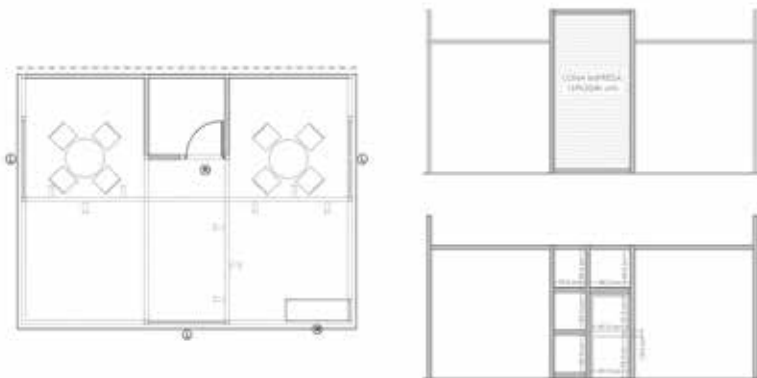

25 €/sq.m.
+ VAT

ALZADO

ALZADO TRASERA

Features:

- Wall sign with the exhibitor company's name.
- Grey Anthracite carpet.
- White melamine partition wall, open on aisles.
- Aluminium profiles.
- Lighting: structure on the top edge of the partition wall. Metallic halogen lamps (140W per 16 sq.m.).
- 500w socket in electrical board.
- Lighting consumption.

Furniture not included

DECORATION OPTIONS

2. PROFESSIONAL DECORATION

**30 €/sq.m.
+ VAT**

ALZADO

PLANTA

Features:

- Anthracite-grey carpet.
- White melamine partition wall, open on aisles.
- Aluminium profiles.
- Sign on façade with standard lettering.
- Lighting with metallic halogen lamps (140W per 16 sq.m.) suspended from ceiling structure.
- 500 w socket in electrical board.
- Lighting consumption.

Furniture not included

DECORATION OPTIONS

3. PROFESSIONAL WITH CANVAS DECORATION

**40 €/sq.m.
+ VAT**

Features:

- Printed canvas on perimeter (200X385 cm.) 1 for each 16 sq.m. (If the stand has a partition wall, a white modular wall will be placed).
- Anthracite-grey carpet.
- White canvas ceiling on alluminium structure.
- Aluminium profiles.
- Lighting with metallic halogen lamps (70W per 16 sq.m.).
- One 500 w socket for each 16 sq.m.
- Lighting consumption.
- Storage room 200X100 cm. for 48 sq.m. stand; 200x200 cm. for 64 sq.m. stand or over.
- 1 Silkscreen printed logos on storage room wall.

Only available for stands of 48 sq.m. or over
Furniture not included

DECORATION OPTIONS

4. WALL DECORATION

**44 €/sq.m.
+ VAT**

ALZADO

PLANTA

Features:

- Woodwork walls white painted, total height 305 cm. It can be nailed to the walls.
- Lighting is integrated in the aluminum profiles. Height 385 cm. 210 W for each 16 sq.m.
- Lighting consumption.
- Anthracite-grey carpet.
- 500w socket in electrical board.
- Silkscreen customer logo on warehouse wall (1logo of 100 cm. maximum).