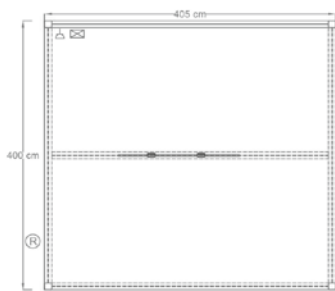

PLANTA

Features:

- Anthracite-grey carpet.
- White melamine partition wall, open on aisles.
- Aluminium profiles.
- Sign on façade with standard lettering.
- Lighting with metallic halogen lamps (140W per 16 sq.m.) suspended from ceiling structure.
- 500 w socket in electrical board.
- Lighting consumption.

Furniture not included