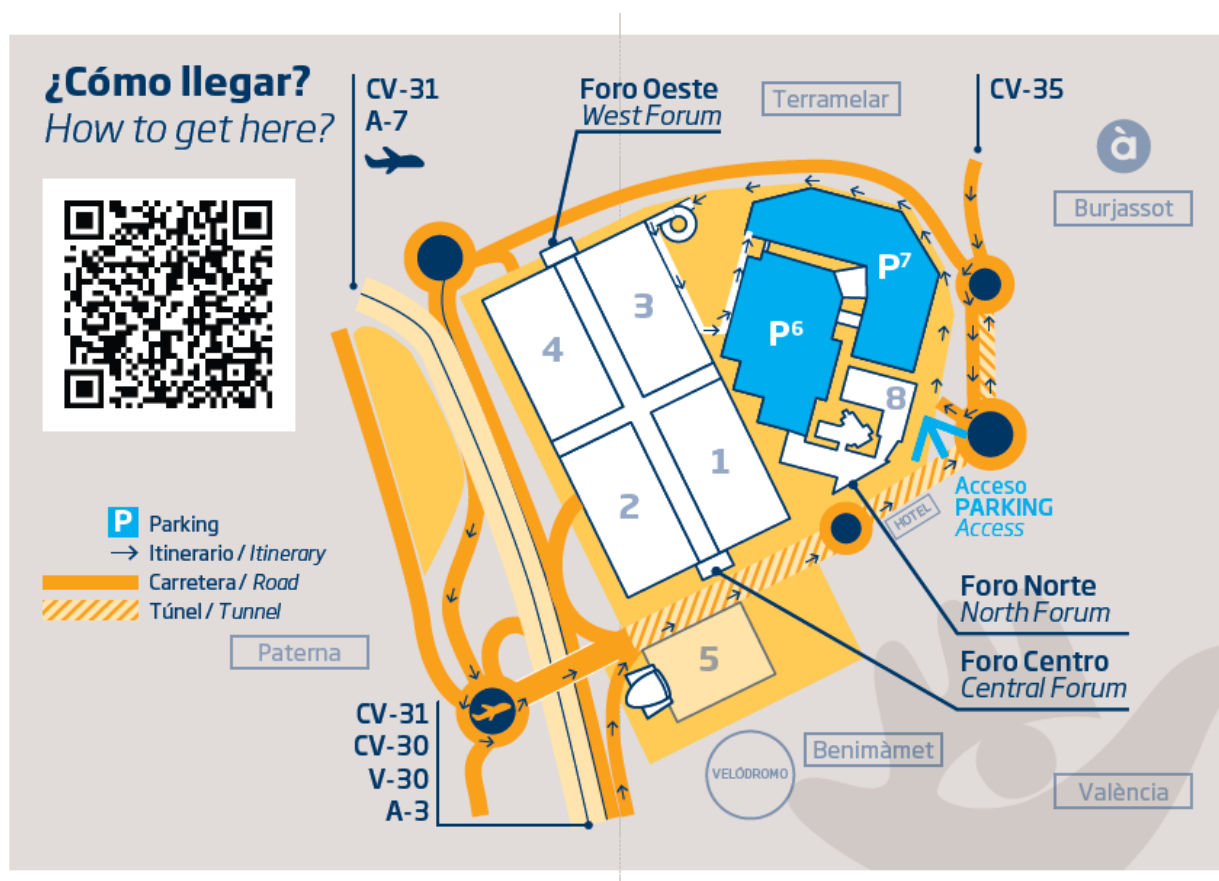

1. PARKING DURING ASSEMBLY/DISASSEMBLY

For unloading and loading: access to the perimeter of the halls from the side of hall 8, for one hour, **against payment of a €50 cash deposit.**

PARKING	
From 16 to 23 Sept.	Level 3 Pavilion 6
From 24 to 29 Sept.	Pavilion 5
From 4 to 6 Oct.	Pavilion 5

LEVEL 3 PAVILION 6 (Access by the ramp):

- From 16 to 23 September for assembly

FERIA VALENCIA

PAVILION 5 (Access in front of the Velodrome):

- 24 to 29 September for assembly
- From 4 to 6 October for disassembly

2. PARKING DURING THE FAIR

LEVEL 3 PAVILIONS 6 AND 7 (Ramp access):

- It will be open to exhibitors from 30 September until 3 October.
- See floor plan of Hall 6 above

FERIA VALENCIA