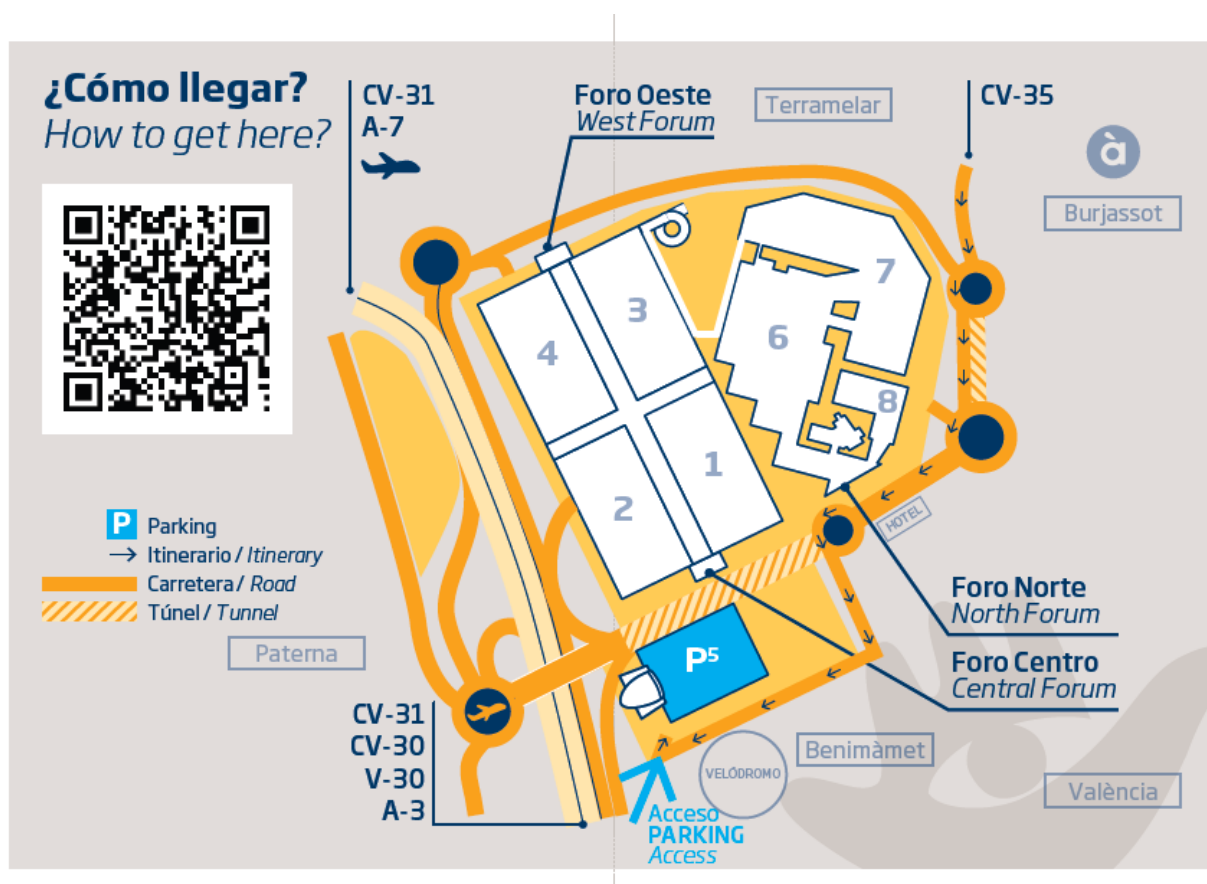

1. PARKING DURING ASSEMBLY/DISASSEMBLY

For unloading and loading: access to the perimeter of the halls from the side of hall 8, for one hour, **against payment of a €50 cash deposit.**

PARKING	
From 16 to 23 Sept.	Level 3 Pavilion 6
From 24 to 29 Sept.	Pavilion 5
From 4 to 6 Oct.	Pavilion 5

LEVEL 3 PAVILION 6 (Access by the ramp):

- From 16 to 23 September for assembly

FERIA VALENCIA

PAVILION 5 (Access in front of the Velodrome):

- 24 to 29 September for assembly
- From 4 to 6 October for disassembly

2. PARKING DURING THE FAIR

LEVEL 3 PAVILIONS 6 AND 7 (Ramp access):

- It will be open to exhibitors from 30 September until 3 October.
- See floor plan of Hall 6 above

FERIA VALENCIA